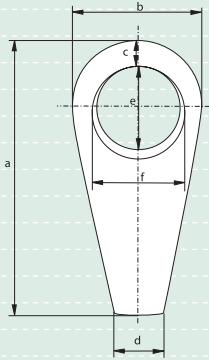

G-6416

Van Beest has recently taken stock of the most popular size of the Green Pin® Short bow socket. This socket is suitable for wire rope 3" - 3 1/8".

Sockets are used to attach steel wire rope to a fixed point. They are the strongest steel wire rope end fittings available, and if they are assembled in the proper way they meet at least the breaking strength of the steel wire rope. With short bow sockets you save money in replacement costs by eliminating costly downtime.

diameter wire rope	length	width	thickness bow	width	length eye	width eye	thickness	weight each
inch	a	b	c	d	e	f	g	kg
3 - 3 1/8	585	295	76	120	195	175	243	70

VAN BEEST B.V. Manufacturer and Supplier of wire rope and chain fittings. Reg. trade marks 'Green Pin' and 'Excel'