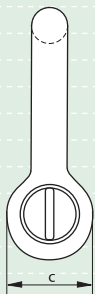

NEW

G-5261

Green Pin® Super Screw Pin Shackles

Green Pin® Super Screw Pin Shackles are lightweight shackles which are useful for lifting jobs in which assembly and disassembly of the load occurs frequently. The grade 8 material of which the shackle is made ensures a higher WLL than a standard shackle of the same size. To reduce wear and increase the life span of counter components that rest on the pin (e.g. chain, wire and synthetic rope), all Green Pin® Super Screw Pin Shackles have a chamber in the shackle eye which hides the screw thread. Like all Green Pin® Super Shackles, this new screw pin shackle can be recognized by the green colored crown.

For more information please contact sales@vanbeest.com.

Green Pin® Super Screw Pin Shackles

working load limit	diameter bow	diameter pin	diameter eye	width eye	width inside	length inside	width bow	length bow	length bolt	width bolt	weight each
t	a	b	c	d	e	f	g	h	i	j	kg
3.3	13.5	16	34	13	22	51	32	89	73	58	0.36
5	16	19	40	16	27	64	43	110	89	75	0.63
7	19	22	46	19	31	76	51	129	103	89	1.01
9.5	22	25	52	22	36	83	58	144	119	102	1.5
12.5	25	28	59	25	43	95	68	164	137	118	2.21

In inch

working load limit	diameter bow	diameter pin	diameter eye	width eye	width inside	length inside	width bow	length bow	length bolt	width bolt	weight each
t	a	b	c	d	e	f	g	h	i	j	lbs
3.3	1/2	5/8	1 11/32	1/2	7/8	2	1 1/4	3 1/2	2 7/8	2 9/32	0.79
5	5/8	3/4	1 9/16	5/8	1 1/16	2 17/32	1 11/16	4 11/32	3 1/2	2 15/16	1.38
7	3/4	7/8	1 13/16	3/4	1 7/32	3	2	5 3/32	4 1/16	3 1/2	2.22
9.5	7/8	1	2 1/16	7/8	1 13/32	3 9/32	2 9/32	5 21/32	4 11/16	4 1/32	3.31
12.5	1	1 1/8	2 5/16	31/32	1 11/16	3 3/4	2 11/16	6 15/32	5 13/32	4 21/32	4.86