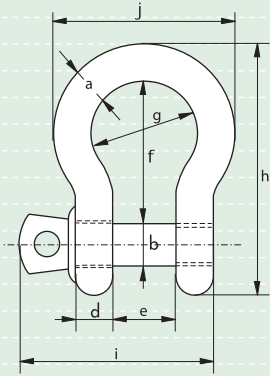

NEW

G-5261

Green Pin® Super Screw Pin Shackles

Green Pin® Super Screw Pin Shackles are lightweight shackles which are useful for lifting jobs in which assembly and disassembly of the load occurs frequently. The grade 8 material of which the shackle is made ensures a higher WLL than a standard shackle of the same size. To reduce wear and increase the life span of counter components that rest on the pin (e.g. chain, wire and synthetic rope), all Green Pin® Super Screw Pin Shackles have a chamber in the shackle eye which hides the screw thread. Like all Green Pin® Super Shackles, this new screw pin shackle can be recognized by the green colored crown.

For more information please contact sales@vanbeest.com.

Green Pin® Super Screw Pin Shackles

working load limit	diameter bow	diameter pin	diameter eye	width eye	width inside	length inside	width bow	length bow	length bolt	width bolt	weight each
t	a	b	c	d	e	f	g	h	i	j	kg
3.3	13.5	16	34	13	22	51	32	89	73	58	0.36
5	16	19	40	16	27	64	43	110	89	75	0.63
7	19	22	46	19	31	76	51	129	103	89	1.01
9.5	22	25	52	22	36	83	58	144	119	102	1.5
12.5	25	28	59	25	43	95	68	164	137	118	2.21

In inch

working load limit	diameter bow	diameter pin	diameter eye	width eye	width inside	length inside	width bow	length bow	length bolt	width bolt	weight each
t	a	b	c	d	e	f	g	h	i	j	lbs
3.3	1/2	5/8	1 11/32	1/2	7/8	2	1 1/4	3 1/2	2 7/8	2 9/32	0.79
5	5/8	3/4	1 9/16	5/8	1 1/16	2 17/32	1 11/16	4 11/32	3 1/2	2 15/16	1.38
7	3/4	7/8	1 13/16	3/4	1 7/32	3	2	5 3/32	4 1/16	3 1/2	2.22
9.5	7/8	1	2 1/16	7/8	1 13/32	3 9/32	2 9/32	5 21/32	4 11/16	4 1/32	3.31
12.5	1	1 1/8	2 5/16	31/32	1 11/16	3 3/4	2 11/16	6 15/32	5 13/32	4 21/32	4.86