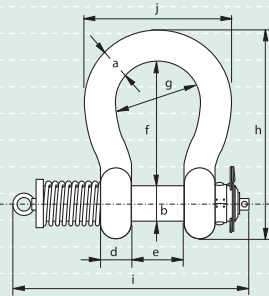

Green Pin® ROV Release Polar Shackles spring loaded

- **Material** : bow and pin alloy steel, Grade 8, quenched and tempered
- **Safety Factor** : MBL equals 5 x WLL
- **Finish** : body painted white, pin painted green
- **Temperature Range**: -40°C up to +200°C
- **Certificates** : at no extra charges this product can be supplied with a works certificate, 3.1 material certificate, manufacturer test certificate and/or EC Declaration of Conformity.
- **Note** : for in-line use only.
  This shackle is assembled with wire rope slings and monkey's fist.
  For sizes WLL 42.5 - 150 t a special compression tool (sold separately) is required to assemble the shackle.

working load limit	dia-meter bow	dia-meter pin	dia-meter eye	width eye	width inside	length inside	width bow	length	length bolt	width	weight each
t	a	b	c	d	e	f	g	h	i	j	kg
12	32	35	72	32	51	115	83	201	291	147	5.24
13.5	35	38	80	35	57	133	92	227	301	162	7
17	38	42	88	38	60	146	99	249	360	175	9.25
25	45	50	103	45	74	178	126	300	370	216	15.5
35	50	57	116	50	83	197	138	334	400	238	20.4
42.5	57	65	130	57	95	222	160	377	460	274	32
55	65	70	145	65	105	260	180	433	490	310	42
85	75	83	162	75	127	329	190	527	587	340	67
120	95	95	208	91	147	399	238	646	687	428	123
150	105	108	238	102	169	410	275	688	727	485	168

VAN BEEST B.V. Manufacturer and Supplier of wire rope and chain fittings. Reg. trade marks 'Green Pin' and 'Excel'