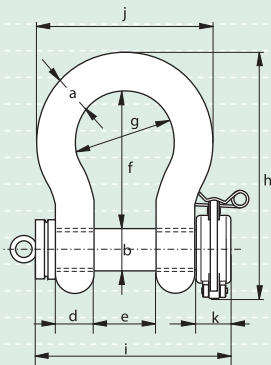

New sizes available!

Van Beest expands the range of **Green Pin® ROV Release shackles** with the introduction of several new sizes. The complete range from WLL 6.5 up to and including 150 t can be supplied directly from stock! Shackles with WLL 200 and 250 t are available on request.

Please find herewith the latest Van Beest product information including details of these new sizes. For more information please contact us: sales@vanbeest.com

P-5365

Green Pin® ROV Release Polar Shackles with locking clamp

- **Material** : bow and pin alloy steel, Grade 8, quenched and tempered
- **Safety Factor** : MBL equals 6 x WLL
for shackles with WLL 120 t and up the MBL equals 5x WLL
- **Finish** : body painted white, pin painted green
- **Temperature Range** : -40°C up to +200°C
- **Certificates** : at no extra charges this product can be supplied with a works certificate, 3.1 material certificate, manufacturer test certificate and/or EC Declaration of Conformity.
- **Note** : it is up to the user to attach the locking clamp with wire ropes etc. and attaching loops or monkey's fists. Van Beest supplies the shackle body, the shackle pin and locking clamp with spring pin.

working load limit	diameter bow	diameter pin	diameter eye	width eye	width inside	length inside	width bow	length bolt	length	width	width locking clamp	weight each
t	a	b	c	d	e	f	g	h	i	j	k	kg
6.5	22	25	52	22	36	83	58	164	140	102	45	2.27
9.5	28	32	66	28	47	108	75	200	172	131	48	4.25
12	32	35	72	32	51	115	83	213	184	147	48	5.36
17	38	42	88	38	60	146	99	266	209	175	48	9.27
25	45	50	103	45	74	178	126	309	243	216	48	14.62
35	50	57	116	50	83	197	138	350	269	238	48	20.75
42.5	57	65	130	57	95	222	160	377	301	274	48	28.33
55	65	70	145	65	105	260	180	440	329	310	48	41
85	75	83	162	75	127	329	190	527	375	340	48	61
120	95	95	208	91	147	400	238	647	440	428	60	110
150	105	108	238	102	169	410	275	688	490	485	60	160
200	120	130	279	113	179	513	290	838	520	530	60	235
250	130	140	299	118	205	554	305	904	560	565	60	285