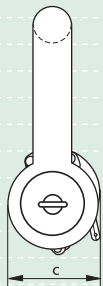

New sizes available!

Van Beest expands the range of **Green Pin® ROV Release shackles** with the introduction of several new sizes. The complete range from WLL 6.5 up to and including 150 t can be supplied directly from stock! Shackles with WLL 200 and 250 t are available on request.

Green Pin® ROV shackles with locking clamp are designed for under water use in harsh conditions. The unique design, developed in close cooperation with the end users of this type of products, makes them easy to manipulate by a robot.

Please find herewith the latest Van Beest product information including details of these new sizes. For more information please contact us: sales@vanbeest.com

Green Pin® ROV Release Polar Shackles with locking clamp

- **Material** : bow and pin alloy steel, Grade 8, quenched and tempered
- **Safety Factor** : MBL equals 6 x WLL
  for shackles with WLL 120 t and up the MBL equals 5x WLL
- **Finish** : body painted white, pin painted green
- **Temperature Range** : -40°C up to +200°C
- **Certificates** : at no extra charges this product can be supplied with a works certificate, 3.1 material certificate, manufacturer test certificate and/or EC Declaration of Conformity.
- **Note** : it is up to the user to attach the locking clamp with wire ropes etc. and attaching loops or monkey's fists. Van Beest supplies the shackle body, the shackle pin and locking clamp with spring pin.