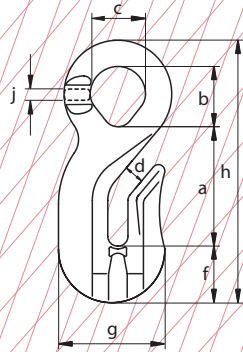

EXCEL®

also
Now available from stock for chain 6 mm

CRO1

Van Beest has expanded its range of EXCEL® Stainless Steel Eye grab hooks with a smaller size, which is suitable for chain diameter 6 mm. The range now extends from 6 up to 13 mm.

These grab hooks can be used to shorten a sling. The throat shaped opening and deep chain pocket will hold the chain firmly in place. The saddle at the bottom of the hook gives full support to the chain link so there is no reduction in WLL.

Please find herewith the latest Van Beest product information including details of these grab hooks. For more information please contact us: sales@vanbeest.com

EXCEL® Stainless steel Eye grab hook

- **Material** : AISI 316L, grade 5
- **Safety factor** : MBL equals 4 x WLL
- **Finish** : polished
- **Certification** : at no extra charge this product can be supplied with a works certificate and/or EC Declaration of Conformity

for chain diameter		working load limit	length	inside length eye	inside width eye	opening	thick-ness	width	width outside	length	width	thick-ness	weight each
mm	inch	t	a	b	c	d	e	f	g	h	i	j	kg
6	7/32	0.7	41	24	23	8	24	20	42	94	9	6	0.25
7-8	1/4 - 5/16	1.2	53	27	26	10	33	23	53	115	10	8	0.32
10	3/8	1.6	65	38	36	12	40	29	66	146	14	10	0.53
13	1/2	2.7	83	42	41	15	56	40	88	183	16	12	1.96